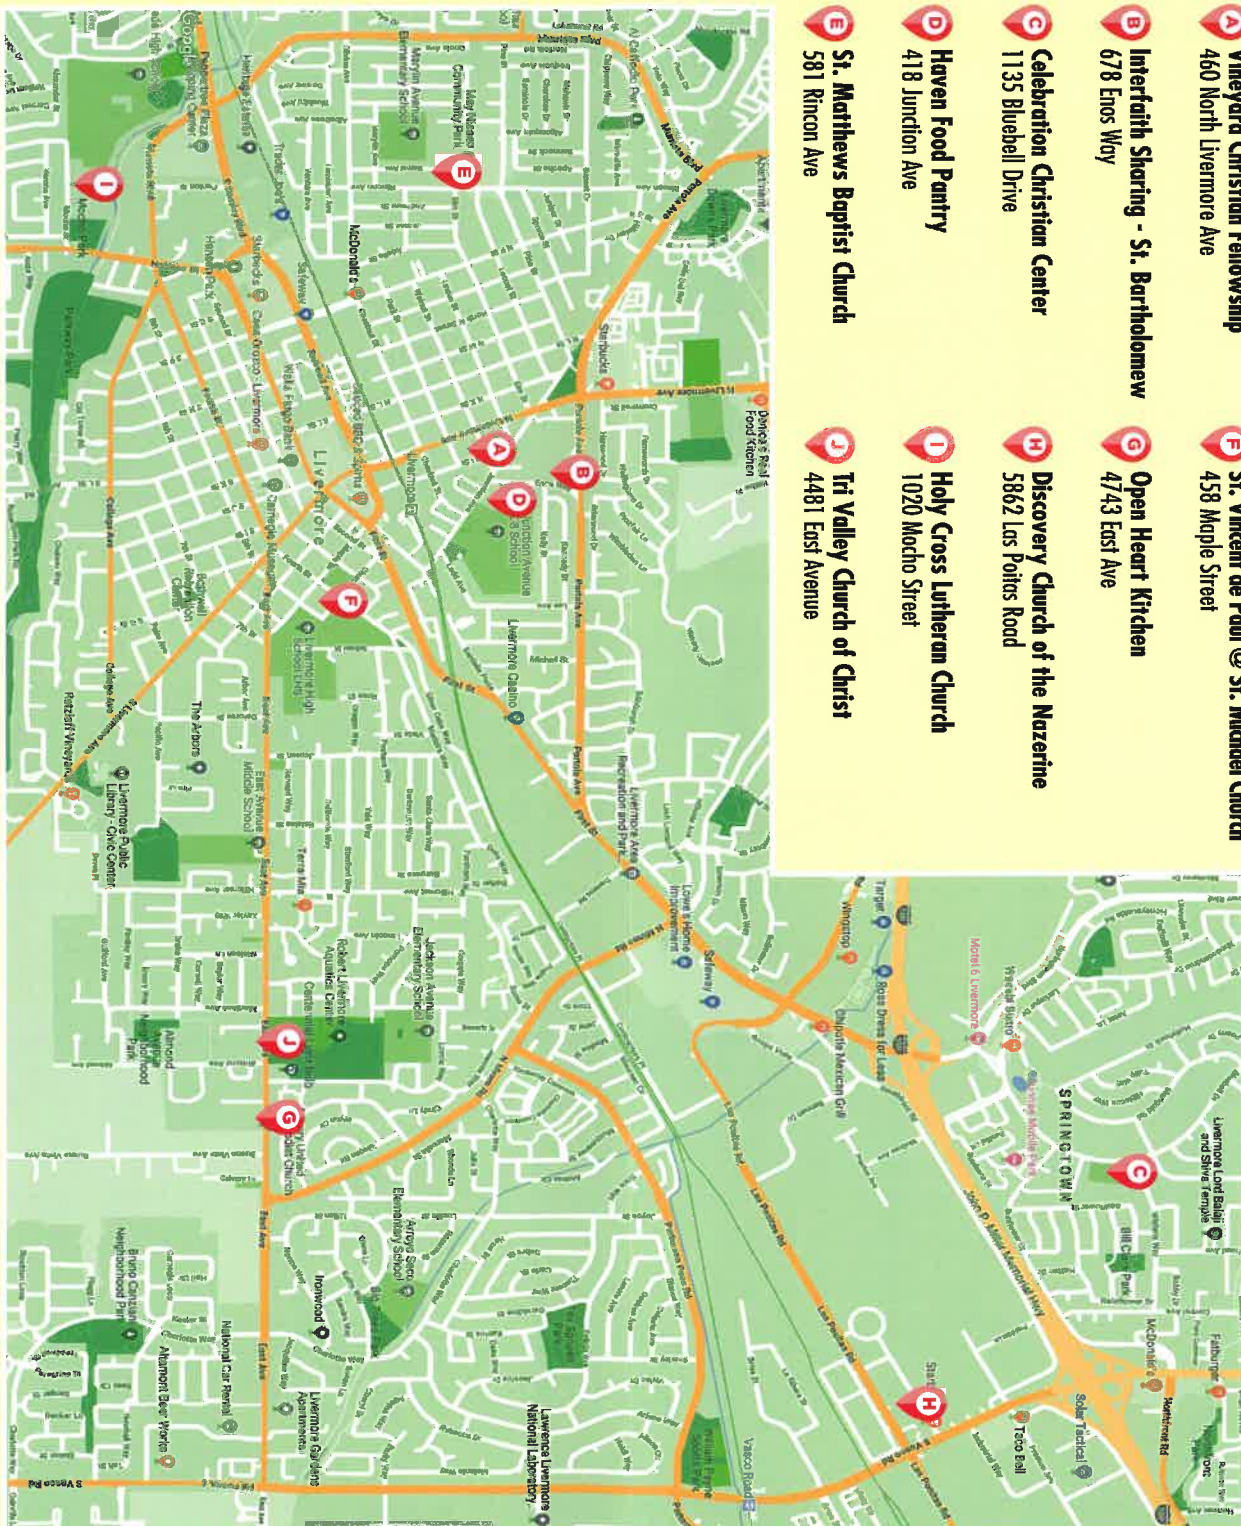

Livermore Homeless Refuge

The Livermore Homeless Refuge is open at select locations during the winter months when it is predicted to be 20% chance of rain or when the temperature is below 45° degrees.

The Refuge will be OPEN on the following remaining dates for 2019:

- March 4 - March 22:** Tri-Valley Church of Christ, 4481 East Avenue.
- March 25 - April 12:** Holy Cross Lutheran Church, 1020 Mocho Street.
- April 15 - April 30:** Tri-Valley Church of Christ, 4481 East Avenue.

Check-in is between 6:00- 8:00 pm.
Please do not arrive on campus earlier than 6 pm.
The Refuge closes in the morning at 7:00 am.

For more info: livermorehomelessrefuge.org

CALL 211

for Health, Housing,
and Human Services

F St. Vincent de Paul @ St. Michael Church
458 Maple Street

G Open Heart Kitchen
4743 East Ave

H Discovery Church of the Nazarene
5862 Las Poitas Road

I Holy Cross Lutheran Church
1020 Mocho Street

J Tri Valley Church of Christ
4481 East Avenue